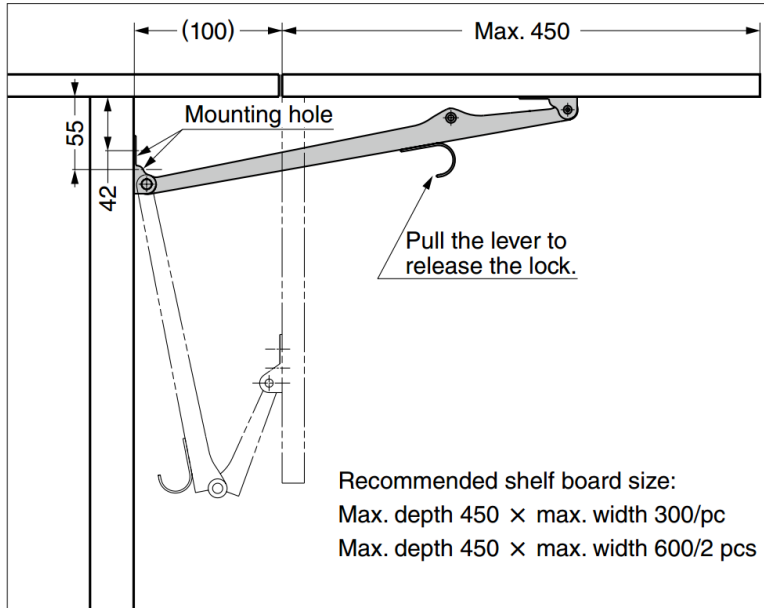

GGTS-300 Spring Loaded Folding Bracket

Material

- Stainless steel 304, polished

Notes

- Hold the shelf board when folding. Improper usage or load application may cause accidental injury or damage
- Shelf board depth : Max. 450 mm
- Horizontal use only

| Part No. | Load Capacity | |
|----------|---------------|------|
| GGTS-300 | 29.4 N | 3 kg |