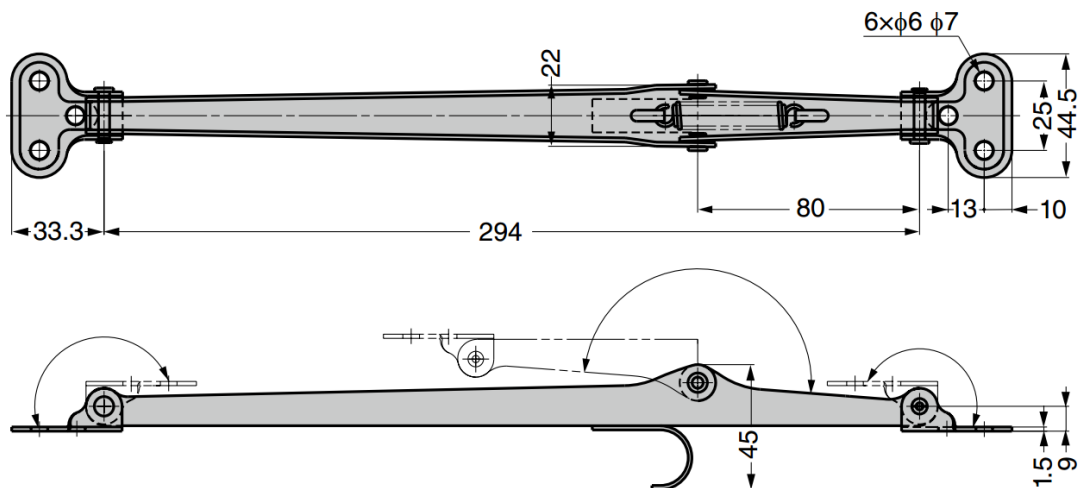

GGTS-300 Spring Loaded Folding Bracket

Material

- Stainless steel 304, polished

Notes

- Hold the shelf board when folding. Improper usage or load application may cause accidental injury or damage
- Shelf board depth : Max. 450 mm
- Horizontal use only

| Part No. | Load Capacity | |
|----------|---------------|------|
| GGTS-300 | 29.4 N | 3 kg |